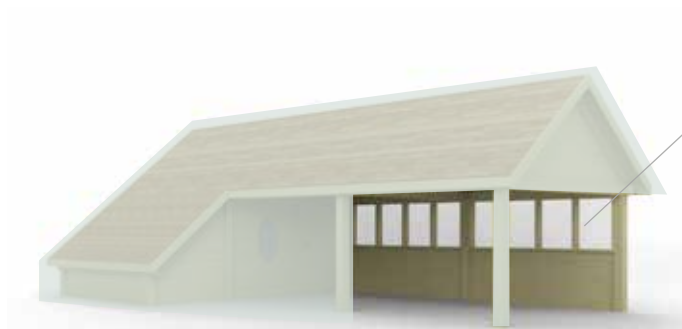

HOUTWAND MET GLAS PAROI SEMI VITRÉE

→ 316 cm 25 M

Breedte largeur 316 cm

REF. 107944

599€