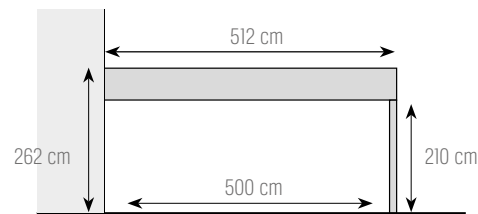

KB12L M max ↘390 cm

Grenen Tanwood Pin Sylvestre Tanwood	1.869[€] REF. 107411	2.529[€] REF. 107421	2.309[€] REF. 107416	3.529[€] REF. 107426
Thermowood Triple Thermowood Triple	1.949[€] REF. 107412	2.609[€] REF. 107422	2.389[€] REF. 107417	9.959[€] REF. 107427
Thermo Es Groove Thermo Frêne Groove	2.699[€] REF. 107415	3.359[€] REF. 107425	3.129[€] REF. 107420	4.699[€] REF. 107430
Padouk Double U	2.579[€] REF. 107413	3.229[€] REF. 107423	3.009[€] REF. 107418	4.579[€] REF. 107428
Trespa	- REF. 107414	- REF. 107424	- REF. 107419	- REF. 107429

KB13L M max ↘579 cm

Grenen Tanwood Pin Sylvestre Tanwood	2.299[€] REF. 107431	3.259[€] REF. 107441	2.939[€] REF. 107436	4.639[€] REF. 107446
Thermowood Triple Thermowood Triple	2.389[€] REF. 107432	3.349[€] REF. 107442	3.029[€] REF. 107437	5.129[€] REF. 107447
Thermo Es Groove Thermo Frêne Groove	3.249[€] REF. 107435	4.209[€] REF. 107445	3.889[€] REF. 107440	5.989[€] REF. 107450
Padouk Double U	3.109[€] REF. 107433	4.069[€] REF. 107443	3.749[€] REF. 107438	5.849[€] REF. 107448
Trespa	- REF. 107434	- REF. 107444	- REF. 107439	- REF. 107449

KB14L M max ↘768 cm

Grenen Tanwood Pin Sylvestre Tanwood	2.779[€] REF. 107451	4.069[€] REF. 107461	4.289[€] REF. 107476	5.799[€] REF. 107466
Thermowood Triple Thermowood Triple	2.889[€] REF. 107452	4.169[€] REF. 107462	4.399[€] REF. 107477	6.349[€] REF. 107467
Thermo Es Groove Thermo Frêne Groove	3.869[€] REF. 107455	5.149[€] REF. 107465	4.439[€] REF. 107475	7.329[€] REF. 107470
Padouk Double U	3.709[€] REF. 107453	4.999[€] REF. 107463	5.329[€] REF. 107478	7.169[€] REF. 107468
Trespa	- REF. 107454	- REF. 107464	- REF. 107479	- REF. 107469

KB15L M max ↘957 cm

Grenen Tanwood Pin Sylvestre Tanwood	3.229[€] REF. 107471	4.809[€] REF. 107481	4.289[€] REF. 107476	6.929[€] REF. 107486
Thermowood Triple Thermowood Triple	3.349[€] REF. 107472	4.929[€] REF. 107482	4.399[€] REF. 107477	7.479[€] REF. 107487
Thermo Es Groove Thermo Frêne Groove	4.439[€] REF. 107475	6.029[€] REF. 107485	5.499[€] REF. 107480	8.579[€] REF. 107490
Padouk Double U	4.269[€] REF. 107473	5.849[€] REF. 107483	5.329[€] REF. 107478	8.399[€] REF. 107488
Trespa	- REF. 107474	- REF. 107484	- REF. 107479	- REF. 107489

KB22 M max ↘390 cm

Grenen Tanwood Pin Sylvestre Tanwood	2.309[€] REF. 107572	3.099[€] REF. 107582	2.829[€] REF. 107577	4.369[€] REF. 107586
Thermowood Triple Thermowood Triple	2.409[€] REF. 107573	3.209[€] REF. 107650	2.939[€] REF. 107578	4.869[€] REF. 107587
Thermo Es Groove Thermo Frêne Groove	3.429[€] REF. 107576	4.229[€] REF. 107585	3.959[€] REF. 107581	5.889[€] REF. 107590
Padouk Double U	3.269[€] REF. 107574	4.069[€] REF. 107583	3.799[€] REF. 107579	5.729[€] REF. 107588
Trespa	- REF. 107575	- REF. 107584	- REF. 107580	- REF. 107589

KB23 M max ↘579 cm