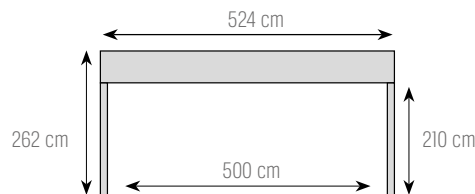

KA12L

M 390 cm

Grenen Tanwood Pin Sylvestre Tanwood	2.099[€] REF. 107331	2.689[€] REF. 107341	2.459[€] REF. 107336	3.829[€] REF. 107346
Thermowood Triple Thermowood Triple	2.199[€] REF. 107332	2.789[€] REF. 107342	2.569[€] REF. 107337	4.379[€] REF. 107347
Thermo Es Groove Thermo Frêne Groove	3.209[€] REF. 107335	3.799[€] REF. 107345	3.569[€] REF. 107340	5.389[€] REF. 107350
Padouk Double U	3.049[€] REF. 107333	3.639[€] REF. 107343	3.409[€] REF. 107338	5.229[€] REF. 107348
Trespa	- REF. 107334	- REF. 107344	- REF. 107339	- REF. 107349

KA13L

M 579 cm

Grenen Tanwood Pin Sylvestre Tanwood	2.769[€] REF. 107351	3.629[€] REF. 107361	3.309[€] REF. 107356	5.239[€] REF. 107366
Thermowood Triple Thermowood Triple	2.899[€] REF. 107352	3.769[€] REF. 107362	3.439[€] REF. 107357	5.859[€] REF. 107367
Thermo Es Groove Thermo Frêne Groove	4.149[€] REF. 107355	5.099[€] REF. 107365	4.679[€] REF. 107360	7.099[€] REF. 107370
Padouk Double U	3.939[€] REF. 107353	4.809[€] REF. 107363	4.479[€] REF. 107358	6.899[€] REF. 107368
Trespa	- REF. 107354	- REF. 107364	- REF. 107359	- REF. 107369

KA14L

M 768 cm

Grenen Tanwood Pin Sylvestre Tanwood	3.439[€] REF. 107371	4.599[€] REF. 107381	4.149[€] REF. 107376	6.569[€] REF. 107386
Thermowood Triple Thermowood Triple	3.599[€] REF. 107372	4.759[€] REF. 107382	4.309[€] REF. 107377	7.139[€] REF. 107387
Thermo Es Groove Thermo Frêne Groove	5.069[€] REF. 107375	6.239[€] REF. 107385	5.789[€] REF. 107380	8.619[€] REF. 107390
Padouk Double U	4.839[€] REF. 107373	5.999[€] REF. 107383	5.549[€] REF. 107378	8.379[€] REF. 107388
Trespa	- REF. 107374	- REF. 107384	- REF. 107379	- REF. 107389

KA15L

M 957 cm

Grenen Tanwood Pin Sylvestre Tanwood	4.119[€] REF. 107391	5.549[€] REF. 107401	4.999[€] REF. 107396	7.979[€] REF. 107406
Thermowood Triple Thermowood Triple	4.299[€] REF. 107392	5.739[€] REF. 107402	5.189[€] REF. 107397	8.779[€] REF. 107407
Thermo Es Groove Thermo Frêne Groove	6.009[€] REF. 107395	7.449[€] REF. 107405	6.899[€] REF. 107400	10.489[€] REF. 107410
Padouk Double U	5.739[€] REF. 107393	7.169[€] REF. 107403	6.619[€] REF. 107398	10.209[€] REF. 107408
Trespa	- REF. 107394	- REF. 107404	- REF. 107399	- REF. 107409

KA22

M 390 cm

Grenen Tanwood Pin Sylvestre Tanwood	2.669[€] REF. 107251	3.419[€] REF. 107261	2.839[€] REF. 107256	4.789[€] REF. 107266
Thermowood Triple Thermowood Triple	2.809[€] REF. 107252	3.559[€] REF. 107262	3.279[€] REF. 107257	5.419[€] REF. 107267
Thermo Es Groove Thermo Frêne Groove	4.139[€] REF. 107255	4.879[€] REF. 107265	4.599[€] REF. 107260	6.739[€] REF. 107270
Padouk Double U	3.919[€] REF. 107253	4.669[€] REF. 107263	4.389[€] REF. 107258	6.529[€] REF. 107268
Trespa	- REF. 107254	- REF. 107264	- REF. 107259	- REF. 107269

KA23

M 579 cm