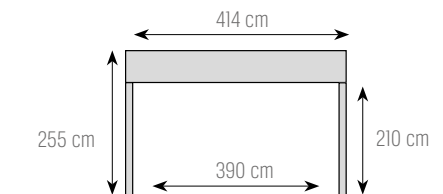

KA12L

M 390 cm

Grenen Tanwood Pin Sylvestre Tanwood	2.099[€] REF. 107331	2.689[€] REF. 107341	2.459[€] REF. 107336	3.829[€] REF. 107346
Thermowood Triple Thermowood Triple	2.199[€] REF. 107332	2.789[€] REF. 107342	2.569[€] REF. 107337	4.379[€] REF. 107347
Thermo Es Groove Thermo Frêne Groove	3.209[€] REF. 107335	3.799[€] REF. 107345	3.569[€] REF. 107340	5.389[€] REF. 107350
Padouk Double U	3.049[€] REF. 107333	3.639[€] REF. 107343	3.409[€] REF. 107338	5.229[€] REF. 107348
Trespa	- REF. 107334	- REF. 107344	- REF. 107339	- REF. 107349

KA13L

M 579 cm

Grenen Tanwood Pin Sylvestre Tanwood	2.769[€] REF. 107351	3.629[€] REF. 107361	3.309[€] REF. 107356	5.239[€] REF. 107366
Thermowood Triple Thermowood Triple	2.899[€] REF. 107352	3.769[€] REF. 107362	3.439[€] REF. 107357	5.859[€] REF. 107367
Thermo Es Groove Thermo Frêne Groove	4.149[€] REF. 107355	5.099[€] REF. 107365	4.679[€] REF. 107360	7.099[€] REF. 107370
Padouk Double U	3.939[€] REF. 107353	4.809[€] REF. 107363	4.479[€] REF. 107358	6.899[€] REF. 107368
Trespa	- REF. 107354	- REF. 107364	- REF. 107359	- REF. 107369

KA14L

M 768 cm

Grenen Tanwood Pin Sylvestre Tanwood	3.439[€] REF. 107371	4.599[€] REF. 107381	4.149[€] REF. 107376	6.569[€] REF. 107386
Thermowood Triple Thermowood Triple	3.599[€] REF. 107372	4.759[€] REF. 107382	4.309[€] REF. 107377	7.139[€] REF. 107387
Thermo Es Groove Thermo Frêne Groove	5.069[€] REF. 107375	6.239[€] REF. 107385	5.789[€] REF. 107380	8.619[€] REF. 107390
Padouk Double U	4.839[€] REF. 107373	5.999[€] REF. 107383	5.549[€] REF. 107378	8.379[€] REF. 107388
Trespa	- REF. 107374	- REF. 107384	- REF. 107379	- REF. 107389

KA15L

M 957 cm

Grenen Tanwood Pin Sylvestre Tanwood	4.119[€] REF. 107391	5.549[€] REF. 107401	4.999[€] REF. 107396	7.979[€] REF. 107406
Thermowood Triple Thermowood Triple	4.299[€] REF. 107392	5.739[€] REF. 107402	5.189[€] REF. 107397	8.779[€] REF. 107407
Thermo Es Groove Thermo Frêne Groove	6.009[€] REF. 107395	7.449[€] REF. 107405	6.899[€] REF. 107400	10.489[€] REF. 107410
Padouk Double U	5.739[€] REF. 107393	7.169[€] REF. 107403	6.619[€] REF. 107398	10.209[€] REF. 107408
Trespa	- REF. 107394	- REF. 107404	- REF. 107399	- REF. 107409

KA22

M 390 cm

Grenen Tanwood Pin Sylvestre Tanwood	2.669[€] REF. 107251	3.419[€] REF. 107261	2.839[€] REF. 107256	4.789[€] REF. 107266
Thermowood Triple Thermowood Triple	2.809[€] REF. 107252	3.559[€] REF. 107262	3.279[€] REF. 107257	5.419[€] REF. 107267
Thermo Es Groove Thermo Frêne Groove	4.139[€] REF. 107255	4.879[€] REF. 107265	4.599[€] REF. 107260	6.739[€] REF. 107270
Padouk Double U	3.919[€] REF. 107253	4.669[€] REF. 107263	4.389[€] REF. 107258	6.529[€] REF. 107268
Trespa	- REF. 107254	- REF. 107264	- REF. 107259	- REF. 107269

KA23

M 579 cm